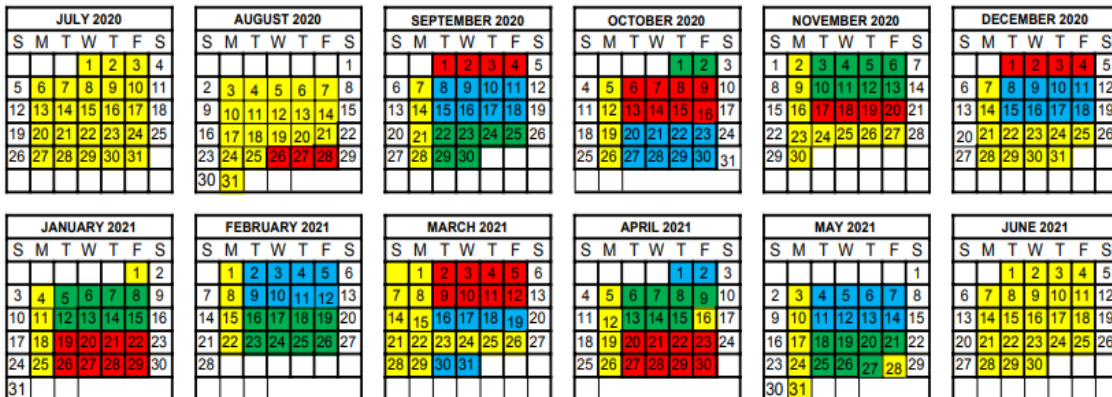

2020-2021 Specialist Schedules

		Art	Music	PE
A Days	8:30 - 9:15 am			
	9:15- 10:00 am	5th Strife	5th Chamberlain	4th Spear
	10:00 - 10:45 am	3rd Rutkovskis	3rd Young	K Morgan
	10:45 - 11:30 am	1st DeFries	1st Spear	2nd Crawford
	11:30 - 12:15 pm			
	12:15 - 1:00 pm			
	1:05 - 1:50 pm			
		Art	Music	PE
B Days	8:30 - 9:15 am			
	9:15 - 10:00 am	5th Chamberlain	4th Spear	5th Strife
	10:00 - 10:45 am	3rd Young	K Morgan	3rd Rutkovskis
	10:45 - 11:30 am	1st Spear	2nd Crawford	1st DeFries
	11:30 - 12:15 pm			
	12:15 - 1:00 pm			
	1:05 - 1:50 pm			
		Art	Music	PE
C Days	8:30 - 9:15 am			
	9:15- 10:00 am	4th Spear	5th Strife	5th Chamberlain
	10:00 - 10:45 am	K Morgan	3rd Rutkovskis	3rd Young
	10:45 - 11:30 am	2nd Crawford	1st DeFries	1st Spear
	11:30 - 12:15 pm			
	12:15 - 1:00 pm			
	1:05 - 1:50 pm			

BOULDER VALLEY SCHOOL DISTRICT 2020-2021 ABC School Year Calendar

NON-STUDENT CONTACT DAYS

A day

B day

C day

Updated 7/28/20